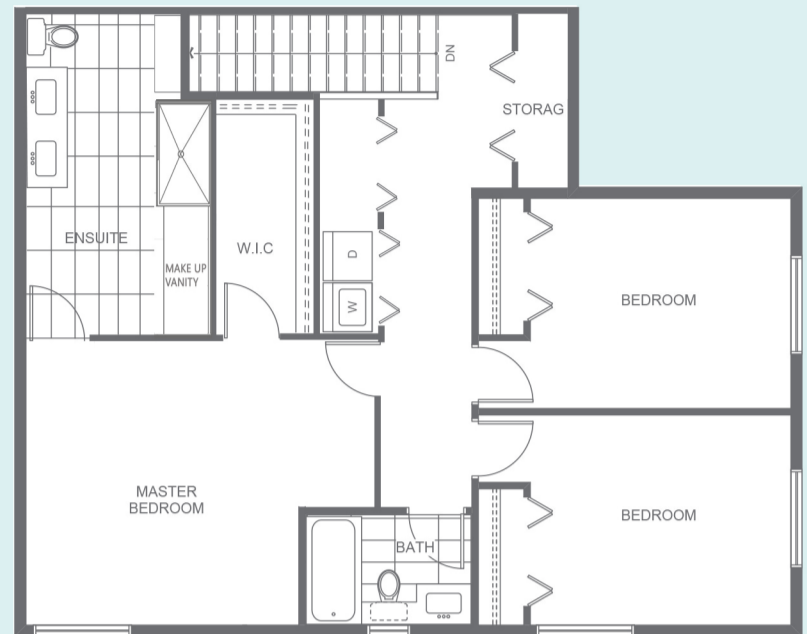

GE1

4 Bedroom + Rec, 3.5 Bathroom
Approx. 2,752 sq.ft.

UPPER

949 SQ FT.
2 Bedrooms, Master Bedroom, Bathroom
Walk-in Closet, Ensuite and Laundry

MAIN

898 SQ FT.
Deck, Living Room, Kitchen,
Dining Room, Main Entry,
Side-by-side Garage, Storage
and Powder Room

LOWER

905 SQ FT.
Rec Room, Bedroom,
Bathroom, Storage, Laundry
and Optional Wet Bar