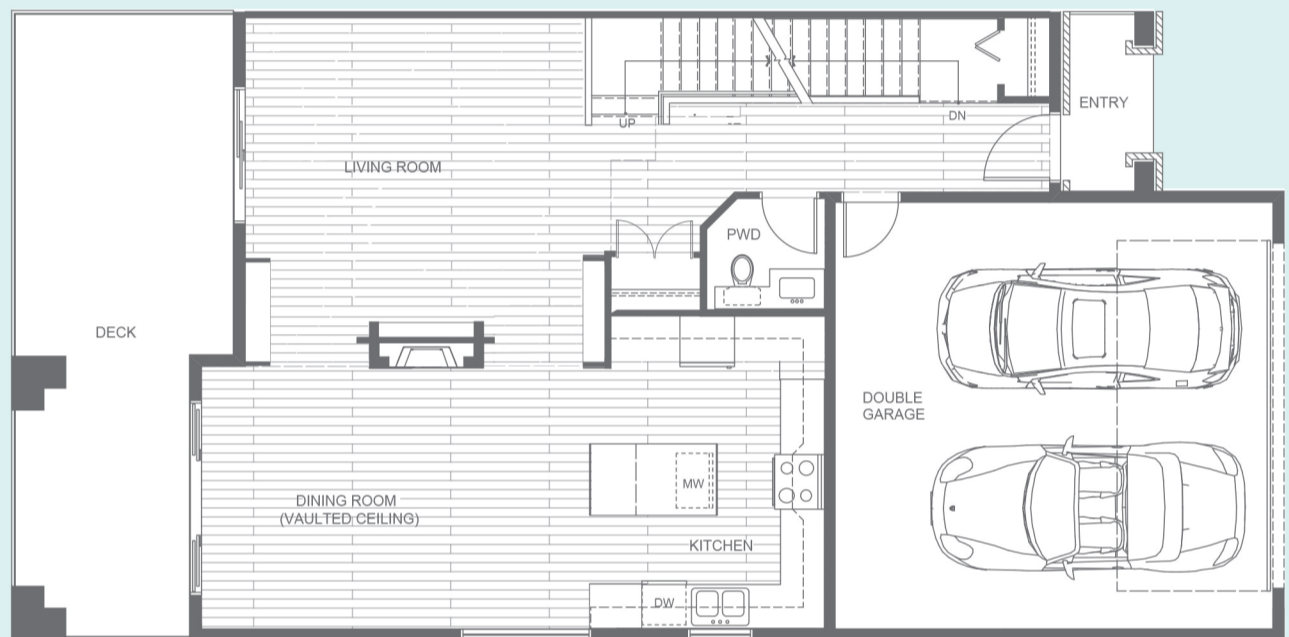

GE1

4 Bedroom + Rec, 3.5 Bathroom
Approx. 2,752 sq.ft.

UPPER

949 SQ FT.
2 Bedrooms, Master Bedroom, Bathroom
Walk-in Closet, Ensuite and Laundry

MAIN

898 SQ FT.
Deck, Living Room, Kitchen,
Dining Room, Main Entry,
Side-by-side Garage, Storage
and Powder Room

LOWER

905 SQ FT.
Rec Room, Bedroom,
Bathroom, Storage, Laundry
and Optional Wet Bar