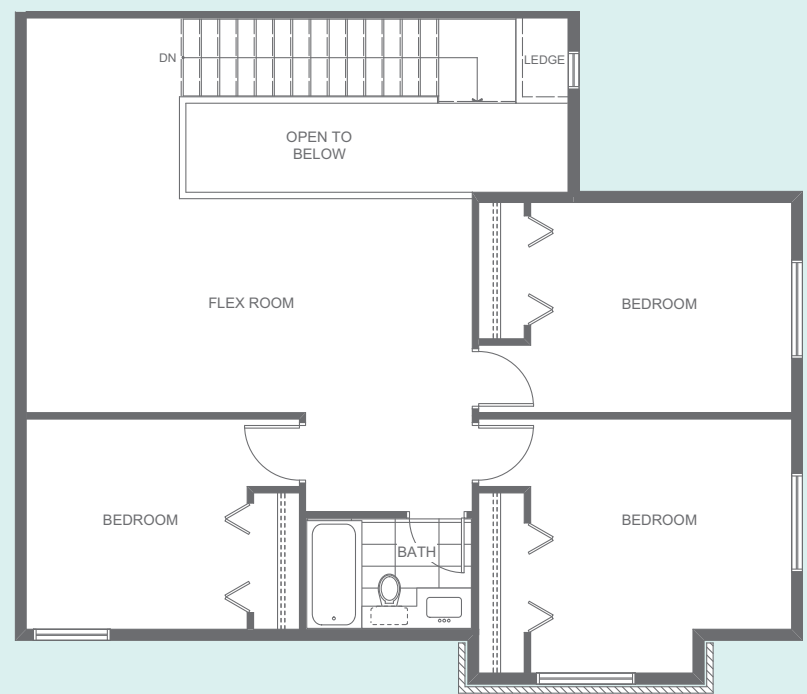

GE3 [Alt]

5 Bedroom + Flex & Rec, 3.5 Bathroom

Approx. 2,792 sq.ft.

UPPER

971 SQ FT.
3 Bedrooms, Bathroom and Flex Room

MAIN

916 SQ FT.
Master on the Main, Walk-in Closet, Ensuite, Deck, Living Room, Kitchen, Powder Room, Main Entry, Side-by-side Garage, Storage and Laundry

LOWER

905 SQ FT.
Rec Room, Bedroom, Bathroom, Storage, Laundry and Optional Wet Bar