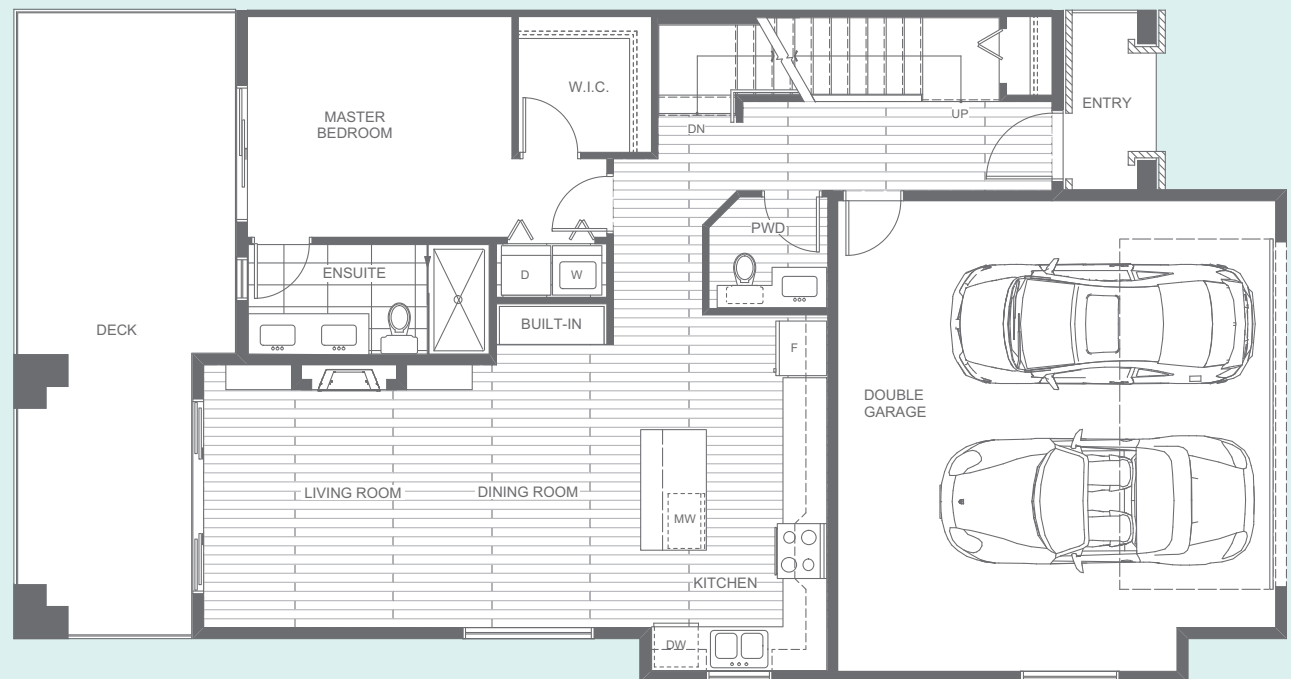

GE3 [Alt]

5 Bedroom + Flex & Rec, 3.5 Bathroom

Approx. 2,792 sq.ft.

UPPER

971 SQ FT.
3 Bedrooms, Bathroom and Flex Room

MAIN

916 SQ FT.
Master on the Main, Walk-in Closet, Ensuite, Deck, Living Room, Kitchen, Powder Room, Main Entry, Side-by-side Garage, Storage and Laundry

LOWER

905 SQ FT.
Rec Room, Bedroom, Bathroom, Storage, Laundry and Optional Wet Bar