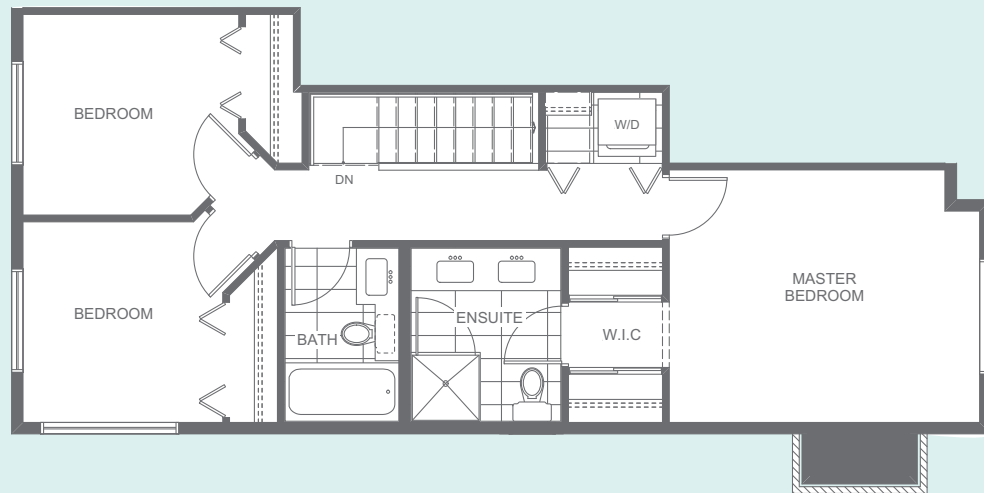

AE4 [Alt 1]

4 Bedroom, 3.5 Bathroom
Approx. 1,733 sq.ft.

UPPER

648 SQ FT.
Master Bedroom, Walk-in Closet, Ensuite, 2 Bedrooms, Bathroom and Laundry

MAIN

704 SQ FT.
Living Room, Kitchen, Optional Server, Dining Room, Powder Room and Deck

LOWER

381 SQ FT.
Garage, Storage, Bathroom, Bedroom and Main Entry