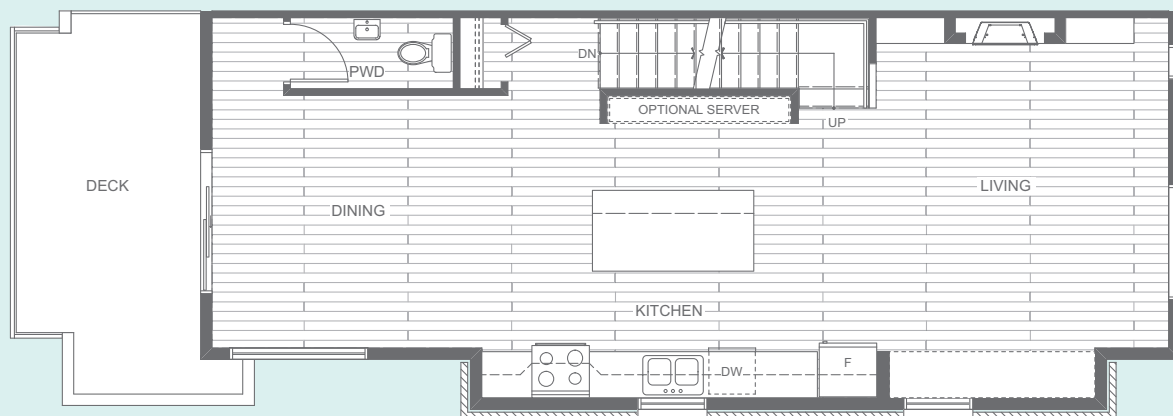

AE4 [Alt 1]

4 Bedroom, 3.5 Bathroom
Approx. 1,733 sq.ft.

UPPER

648 SQ FT.
Master Bedroom, Walk-in Closet, Ensuite, 2 Bedrooms, Bathroom and Laundry

MAIN

704 SQ FT.
Living Room, Kitchen, Optional Server, Dining Room, Powder Room and Deck

LOWER

381 SQ FT.
Garage, Storage, Bathroom, Bedroom and Main Entry